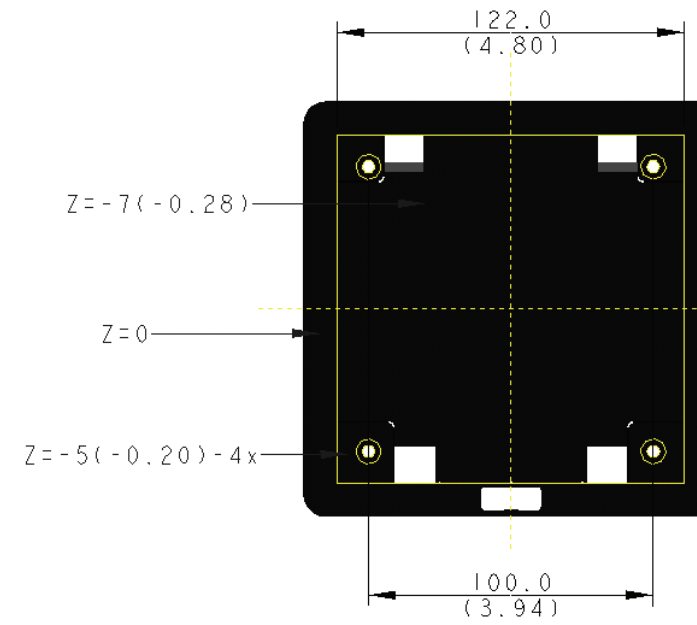

# U2412M External Dimension

Nominal Dimensions  
Unit: mm (inch)

Back view of Monitor without stand