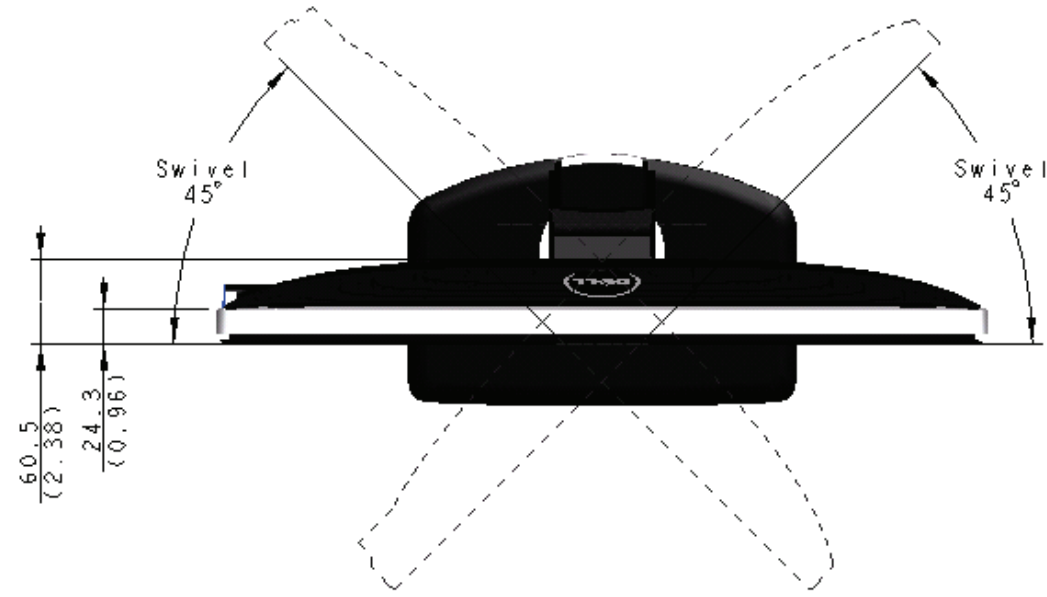

# U2412M External Dimension

Nominal Dimensions  
Unit: mm (inch)

Back view of Monitor without stand